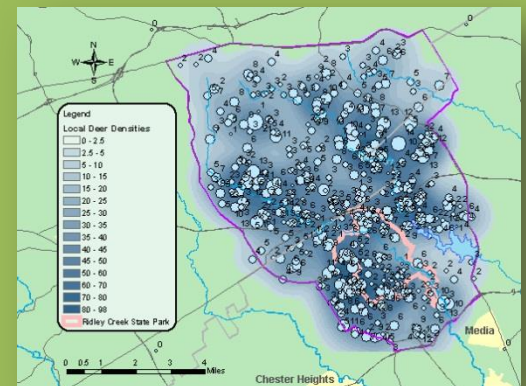

|| 570-376-2255 ||

|| www.wildlife-specialists.com ||

|| info@wildlife-specialists.com ||